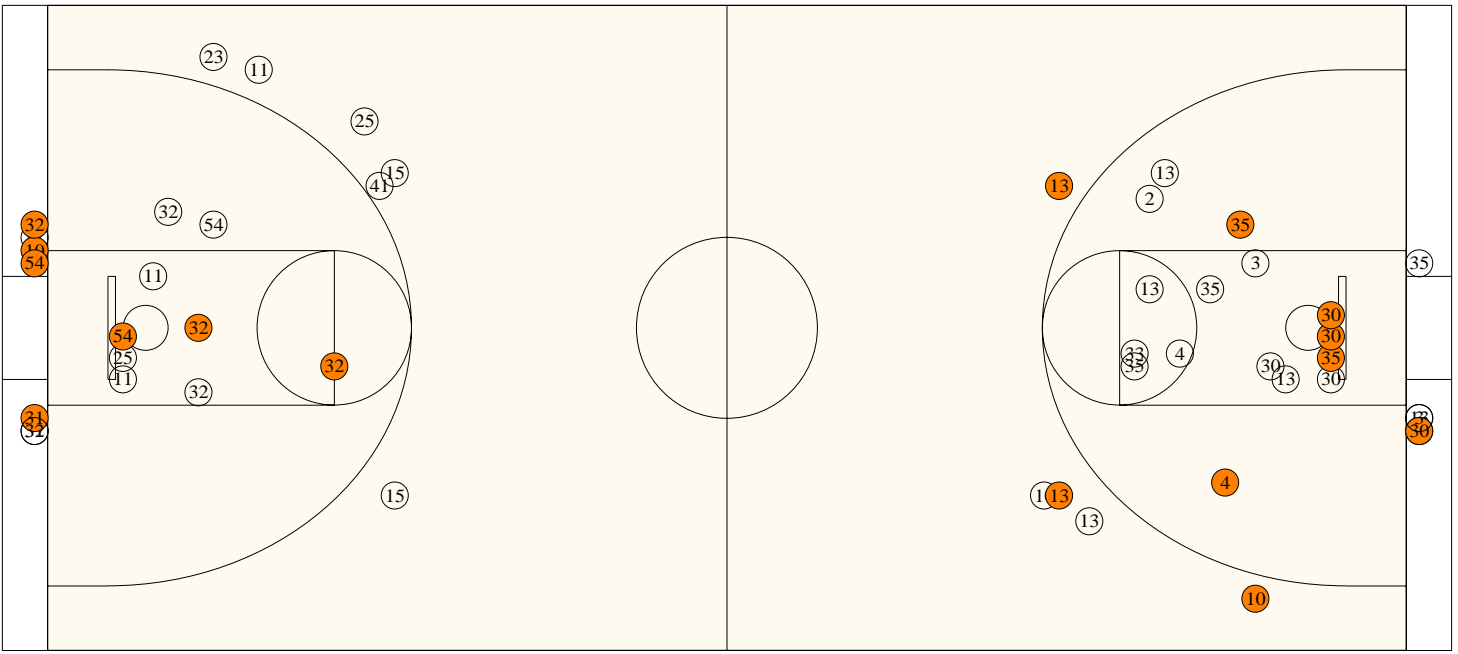

FIRST HALF

South Laurel

Shooting	Pts	Pts
2FG 7/16 (43.8%)	14	Pts/Shot 0.74
3FG 0/6 (0.00%)	0	2nd Eff Pts 2
TFG 7/22 (31.8%)		Pts off TO's 4
FT 3/3 (100%)	3	3Pt Eff -29.2
Scoring Distribution: 2FG 82.4% 3FG 0.0% FT 17.6%		

Hazard

Shooting	Pts	Pts
2FG 7/21 (33.3%)	14	Pts/Shot 0.89
3FG 3/5 (60.0%)	9	2nd Eff Pts 10
TFG 10/26 (38.5%)		Pts off TO's 8
FT 1/2 (50.0%)	1	3Pt Eff +37.8
Scoring Distribution: 2FG 58.3% 3FG 37.5% FT 4.2%