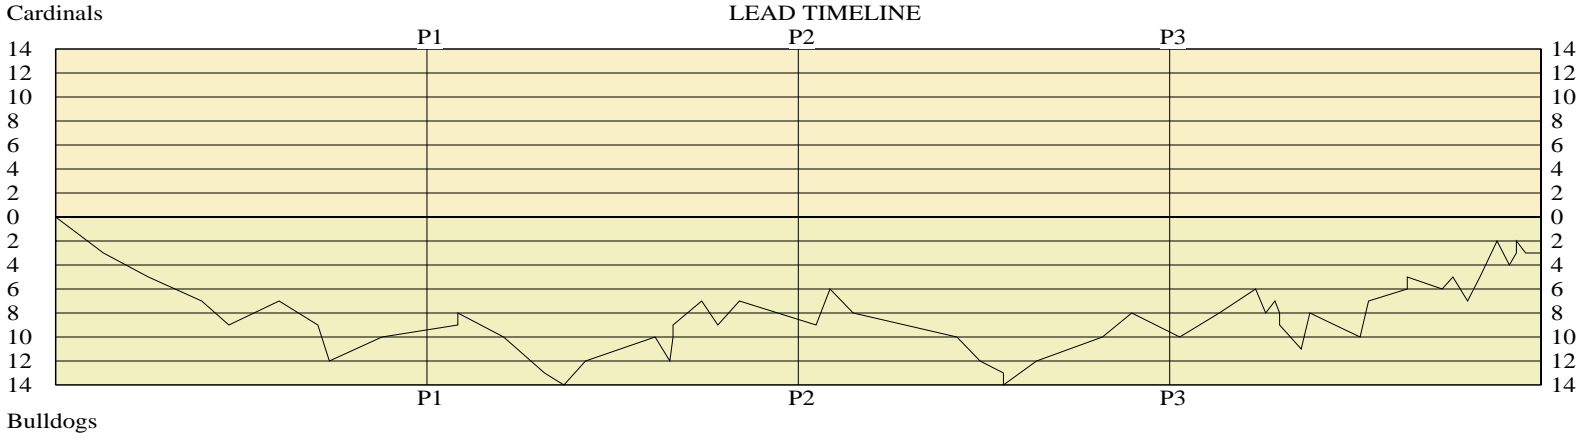

**SECOND HALF**

**South Laurel**

2FG 6/14 (42.9%)	12s	Pts/Shot 1.11
3FG 4/8 (50.0%)	12	2nd Eff Pts 0
TFG 10/22 (45.5%)		Pts off TO's 11
FT 6/10 (60.0%)	6	3Pt Eff +21.4
Scoring Distribution: 2FG 40.0% 3FG 40.0% FT 20.0%		

**Hazard**

2FG 10/14 (71.4%)	20s	Pts/Shot 1.30
3FG 0/0 (0.00%)	0	2nd Eff Pts 2
TFG 10/14 (71.4%)		Pts off TO's 4
FT 6/13 (46.2%)	6	3Pt Eff
Scoring Distribution: 2FG 76.9% 3FG 0.0% FT 23.1%		

Largest Lead SLAUR 6 HAZ 20 (14 pts) Lead Changes 0 Number of Ties 0