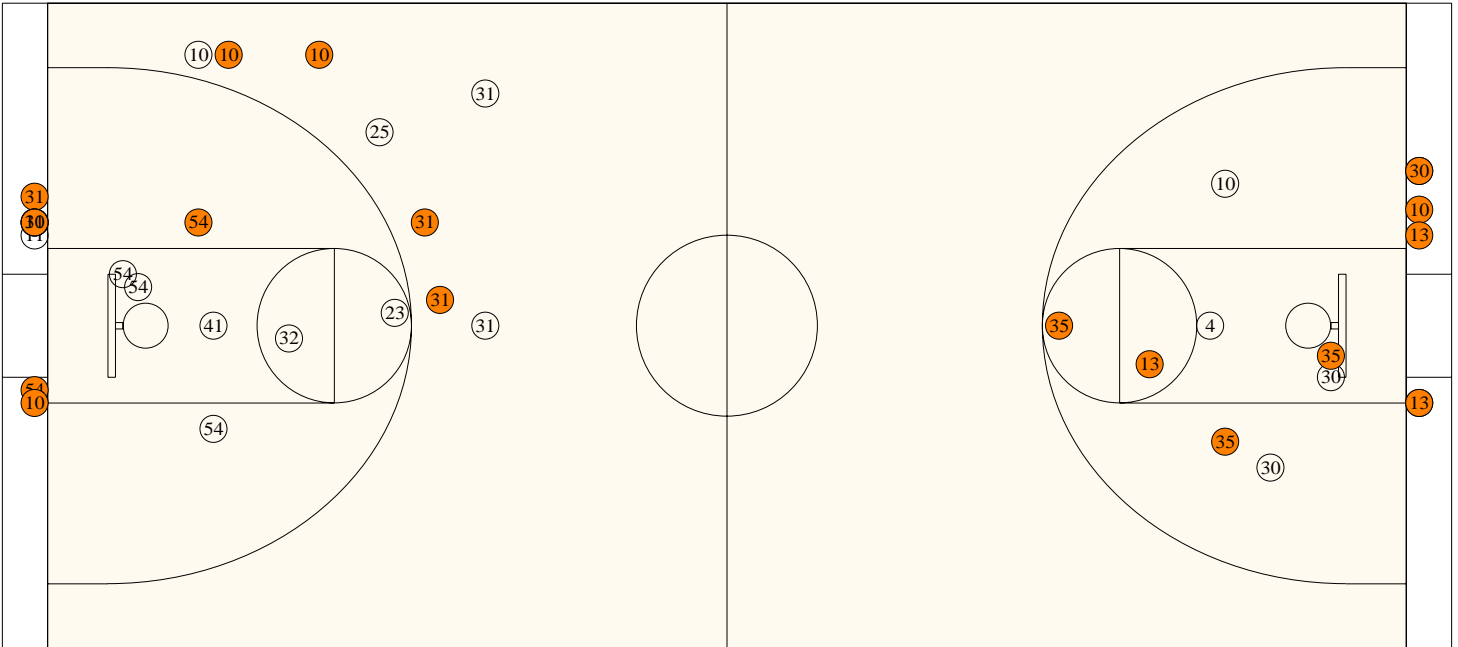

SECOND HALF

South Laurel

2FG 6/14 (42.9%)	12s	Pts/Shot 1.11
3FG 4/8 (50.0%)	12	2nd Eff Pts 0
TFG 10/22 (45.5%)		Pts off TO's 11
FT 6/10 (60.0%)	6	3Pt Eff +21.4
Scoring Distribution: 2FG 40.0% 3FG 40.0% FT 20.0%		

Hazard

2FG 10/14 (71.4%)	20s	Pts/Shot 1.30
3FG 0/0 (0.00%)	0	2nd Eff Pts 2
TFG 10/14 (71.4%)		Pts off TO's 4
FT 6/13 (46.2%)	6	3Pt Eff
Scoring Distribution: 2FG 76.9% 3FG 0.0% FT 23.1%