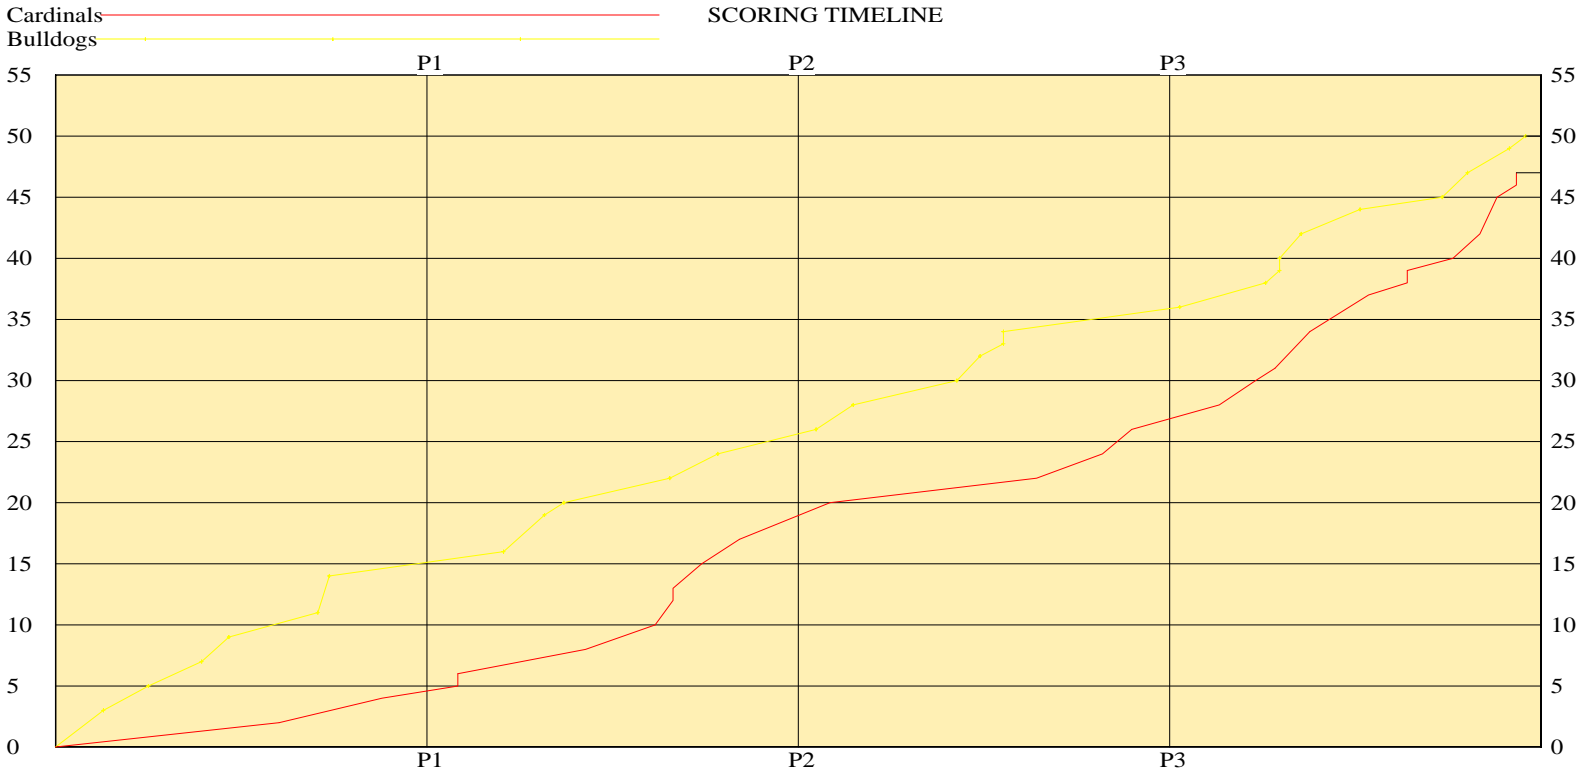

**SECOND HALF**

**South Laurel**

2FG 6/14 (42.9%)	12s	Pts/Shot 1.11
3FG 4/8 (50.0%)	12	2nd Eff Pts 0
TFG 10/22 (45.5%)		Pts off TO's 11
FT 6/10 (60.0%)	6	3Pt Eff +21.4
Scoring Distribution: 2FG 40.0% 3FG 40.0% FT 20.0%		

**Hazard**

2FG 10/14 (71.4%)	20s	Pts/Shot 1.30
3FG 0/0 (0.00%)	0	2nd Eff Pts 2
TFG 10/14 (71.4%)		Pts off TO's 4
FT 6/13 (46.2%)	6	3Pt Eff
Scoring Distribution: 2FG 76.9% 3FG 0.0% FT 23.1%		

Largest Lead SLAUR 6 HAZ 20 (14 pts) Lead Changes 0 Number of Ties 0